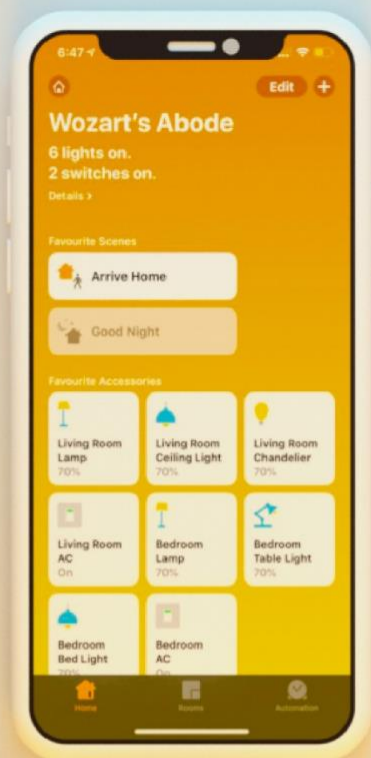

#ExperienceWozart
Many ways to access your home