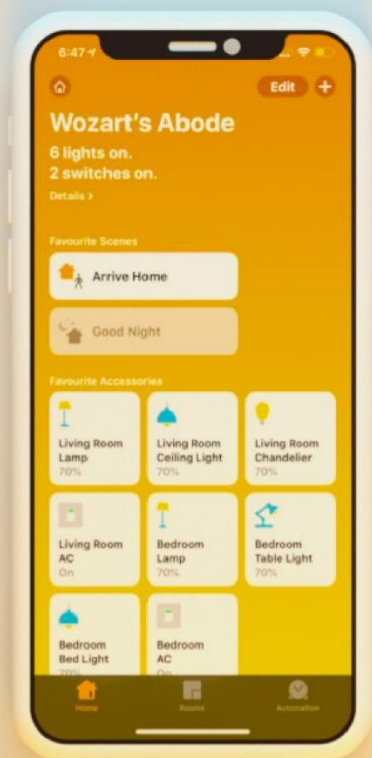

#ExperienceWozart
Many ways to access your home